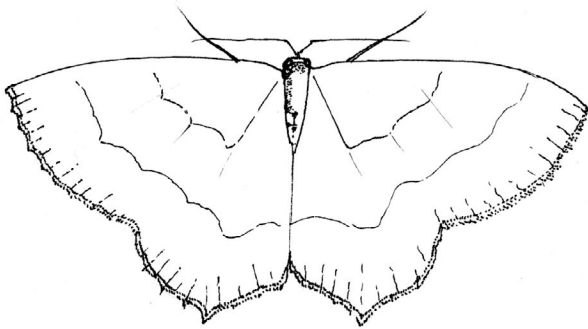

Elephant Hawk Moth
Deilephila elpenor

Actual size is 28-33mm
 On the wing May-August

Light Emerald Moth
Campaea margaritata

Actual size 18-26mm
 On the wing May-September
 Fades to a whitish colour after a few days

A Pocketful of Moths

Nature Task - Colour and identify

A mini BNA identification guide to whet the appetite for further Moth study.
www.bna-naturalists.org

What species of moth am I?

Answer.....

Can you colour me in?