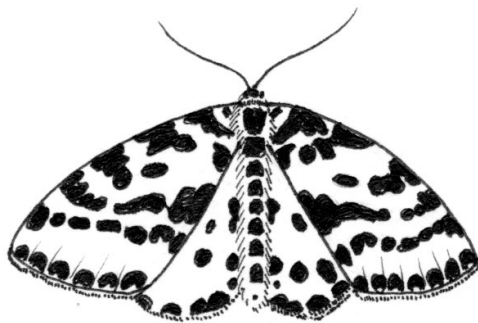

What species of moth am I?

Answer.....

Can you colour me in?