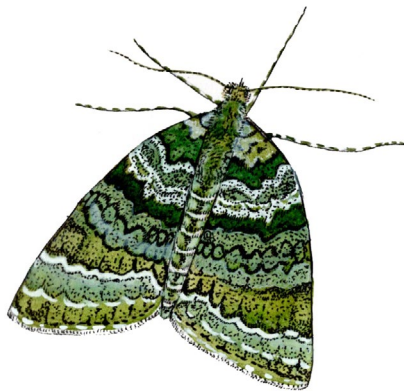

A Pocketful of Moths

A mini BNA identification guide to whet the appetite for further Moth study.
www.bna-naturalists.org

Autumn Green Carpet Moth
Chloroclysta miata

Actual size is 15-17mm
 On the wing March-May and
 September-November

Blood Vein Moth
Timandra comae

Actual size is 15-18mm
 On the wing May-November

Magpie Moth
Abraxas grossulariata

Actual size is 18-25mm
 On the wing late June-August

Garden Tiger Moth
Arctia caja

Actual size is 28-37mm
 On the wing July-August

Elephant Hawk Moth
Deilephila elpenor

Actual size is 28-33mm
 On the wing May-August

Light Emerald Moth
Campaea margaritata

Actual size 18-26mm
 On the wing May-September
 Fades to a whitish colour after a few days