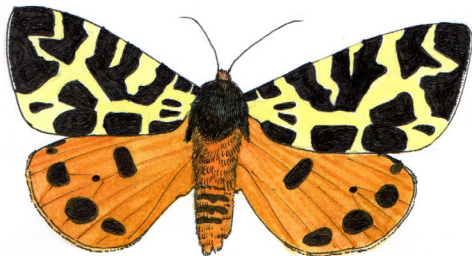

A Pocketful of Moths

A mini BNA identification guide to whet the appetite for further Moth study.
www.bna-naturalists.org

Autumn Green Carpet Moth
Chloroclysta miata

Actual size is 15-17mm
 On the wing March-May and
 September-November

Blood Vein Moth
Timandra comae

Actual size is 15-18mm
 On the wing May-November

Magpie Moth
Abraxas grossulariata

Actual size is 18-25mm
 On the wing late June-August

Garden Tiger Moth
Arctia caja

Actual size is 28-37mm
 On the wing July-August

Elephant Hawk Moth
Deilephila elpenor

Actual size is 28-33mm
 On the wing May-August

Light Emerald Moth
Campaea margaritata

Actual size 18-26mm
 On the wing May-September
 Fades to a whitish colour after a few days