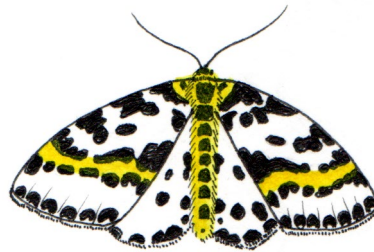

A Pocketful of Moths

A mini BNA identification guide to whet the appetite for further Moth study.
www.bna-naturalists.org

Autumn Green Carpet Moth
Chloroclysta miata

Actual size is 15-17mm
 On the wing March-May and
 September-November

Blood Vein Moth
Timandra comae

Actual size is 15-18mm
 On the wing May-November

Magpie Moth
Abraxas grossulariata

Actual size is 18-25mm
 On the wing late June-August

Garden Tiger Moth
Arctia caja

Actual size is 28-37mm
 On the wing July-August

Elephant Hawk Moth
Deilephila elpenor

Actual size is 28-33mm
 On the wing May-August

Light Emerald Moth
Campaea margaritata

Actual size 18-26mm
 On the wing May-September
 Fades to a whitish colour after a few days