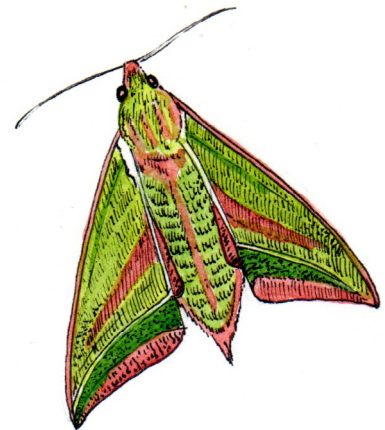

A Pocketful of Moths

A mini BNA identification guide to whet the appetite for further Moth study.
www.bna-naturalists.org

Autumn Green Carpet Moth
Chloroclysta miata

Actual size is 15-17mm
 On the wing March-May and
 September-November

Blood Vein Moth
Timandra comae

Actual size is 15-18mm
 On the wing May-November

Magpie Moth
Abraxas grossulariata

Actual size is 18-25mm
 On the wing late June-August

Garden Tiger Moth
Arctia caja

Actual size is 28-37mm
 On the wing July-August

Elephant Hawk Moth
Deilephila elpenor

Actual size is 28-33mm
 On the wing May-August

Light Emerald Moth
Campaea margaritata

Actual size 18-26mm
 On the wing May-September
 Fades to a whitish colour after a few days