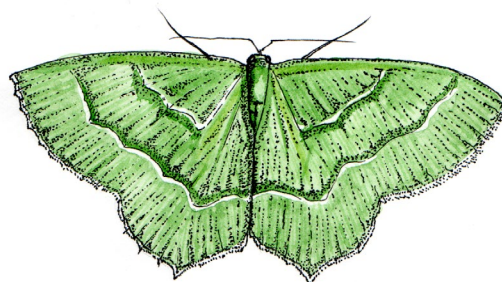

A Pocketful of Moths

A mini BNA identification guide to whet the appetite for further Moth study.
www.bna-naturalists.org

Autumn Green Carpet Moth
Chloroclysta miata

Actual size is 15-17mm
 On the wing March-May and
 September-November

Blood Vein Moth
Timandra comae

Actual size is 15-18mm
 On the wing May-November

Magpie Moth
Abraxas grossulariata

Actual size is 18-25mm
 On the wing late June-August

Garden Tiger Moth
Arctia caja

Actual size is 28-37mm
 On the wing July-August

Elephant Hawk Moth
Deilephila elpenor

Actual size is 28-33mm
 On the wing May-August

Light Emerald Moth
Campaea margaritata

Actual size 18-26mm
 On the wing May-September
 Fades to a whitish colour after a few days