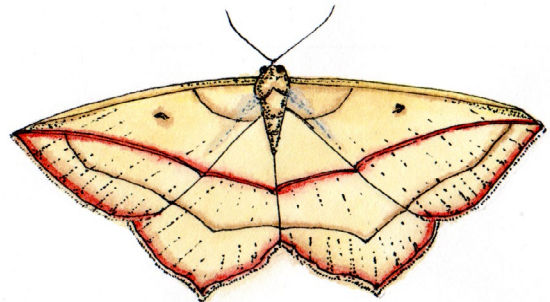

A Pocketful of Moths

A mini BNA identification guide to whet the appetite for further Moth study.
www.bna-naturalists.org

Autumn Green Carpet Moth
Chloroclysta miata

Actual size is 15-17mm
 On the wing March-May and
 September-November

Blood Vein Moth
Timandra comae

Actual size is 15-18mm
 On the wing May-November

Magpie Moth
Abraxas grossulariata

Actual size is 18-25mm
 On the wing late June-August

Garden Tiger Moth
Arctia caja

Actual size is 28-37mm
 On the wing July-August

Elephant Hawk Moth
Deilephila elpenor

Actual size is 28-33mm
 On the wing May-August

Light Emerald Moth
Campaea margaritata

Actual size 18-26mm
 On the wing May-September
 Fades to a whitish colour after a few days