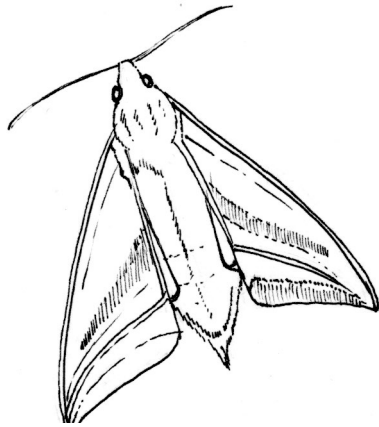

A Pocketful of Moths

A mini BNA identification guide to whet the appetite for further Moth study.
www.bna-naturalists.org

Autumn Green Carpet Moth
Chloroclysta miata

Actual size is 15-17mm
 On the wing March-May and
 September-November

Blood Vein Moth
Timandra comae

Actual size is 15-18mm
 On the wing May-November

Magpie Moth
Abraxas grossulariata

Actual size is 18-25mm
 On the wing late June-August

Garden Tiger Moth
Arctia caja

Actual size is 28-37mm
 On the wing July-August

Elephant Hawk Moth
Deilephila elpenor

Actual size is 28-33mm
 On the wing May-August

Light Emerald Moth
Campaea margaritata

Actual size 18-26mm
 On the wing May-September
 Fades to a whitish colour after a few days

A Pocketful of Moths

Nature Task - Colour and identify

A mini BNA identification guide to whet the appetite for further Moth study.
www.bna-naturalists.org

What species of moth am I?

Answer.....

Can you colour me in?